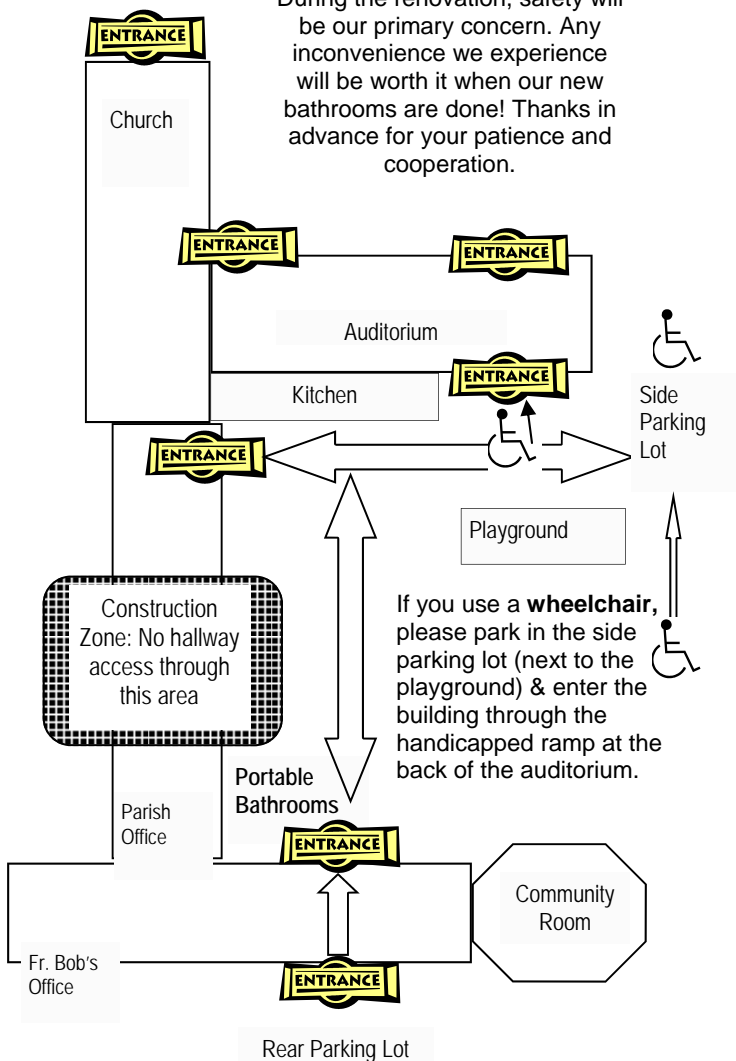

# BATHROOM RENOVATIONS BEGIN MONDAY, JUNE 14

During the renovation, safety will be our primary concern. Any inconvenience we experience will be worth it when our new bathrooms are done! Thanks in advance for your patience and cooperation.

If you use a **wheelchair**, please park in the side parking lot (next to the playground) & enter the building through the handicapped ramp at the back of the auditorium.

Those entering the back doors will need to walk straight through the doors on the other side of the hallway, through the courtyard and enter the building through the doors which lead to the foyer outside the kitchen.